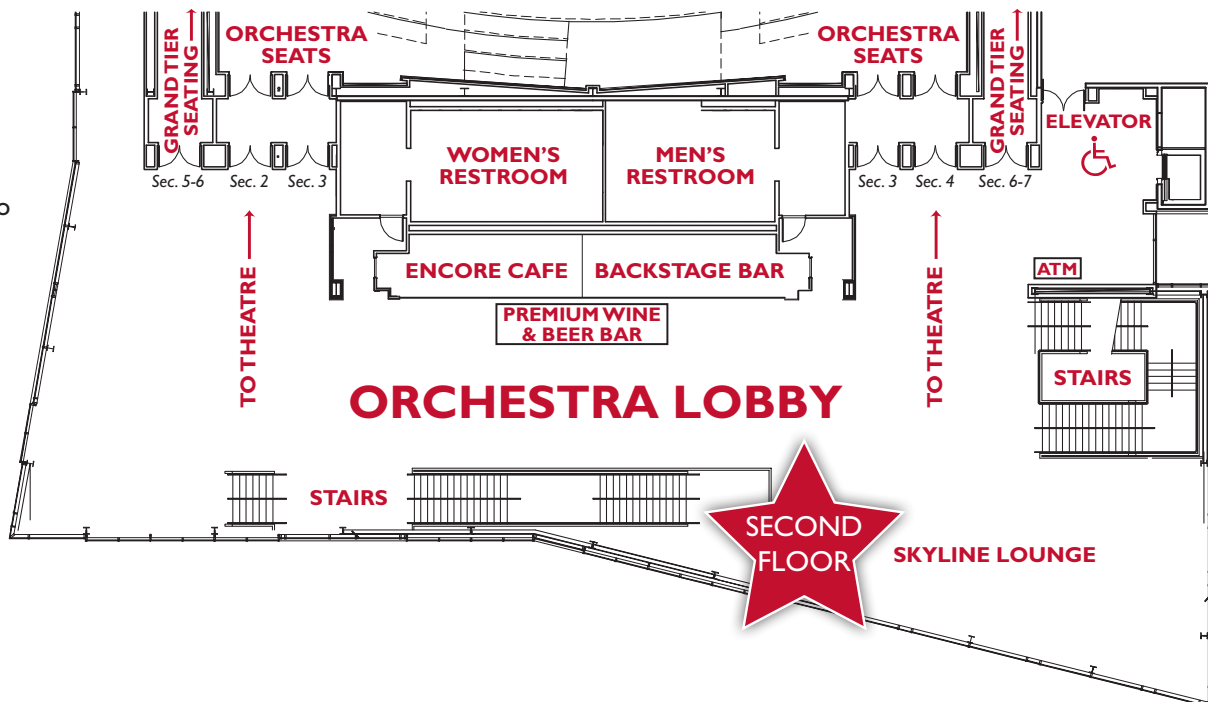

DPAC MAPS AND SNACK & BEVERAGE BAR DIRECTORY

For your enjoyment, food is allowed in the Theatre. The concession bars and cafes accept cash, credit and debit, while the Premium Wine & Beer Bar, Skyline Bar and Outdoor Bar is cash only.

BROADWAY BAR

- (Entry Level)*
 Mixed Drinks
 Wine
 Cold Beer
 Bottle Soda
 Bottle Water
 Starbucks Bottled Frappuccino
 Beyú Caffé Coffee
 Assorted Chips
 Assorted Candy
 Fudge Brownies
 Fresh Baked Cookies
 Hot Pretzels
 Wraps/Subs
 Chick-Fil-A
 Hot Dogs
 Fruit & Cheese Tray
 Ice Cream

BACKSTAGE BAR

- (Second Floor)*
 Mixed Drinks
 Wine
 Cold Beer
 Soft Drinks
 Bottle Water
 Starbucks Bottled Frappuccino
 Beyú Caffé Coffee
 Assorted Chips
 Assorted Candy
 Fudge Brownies
 Fresh Baked Cookies
 Hot Pretzels
 Fruit & Cheese Tray

STAGE DOOR BAR

- (Third Floor)*
 Mixed Drinks
 Wine
 Cold Beer
 Soft Drinks
 Bottle Water
 Starbucks Bottled Frappuccino
 Beyú Caffé Coffee
 Assorted Chips
 Assorted Candy
 Fudge Brownies
 Fresh Baked Cookies
 Hot Pretzels
 Fruit & Cheese Tray