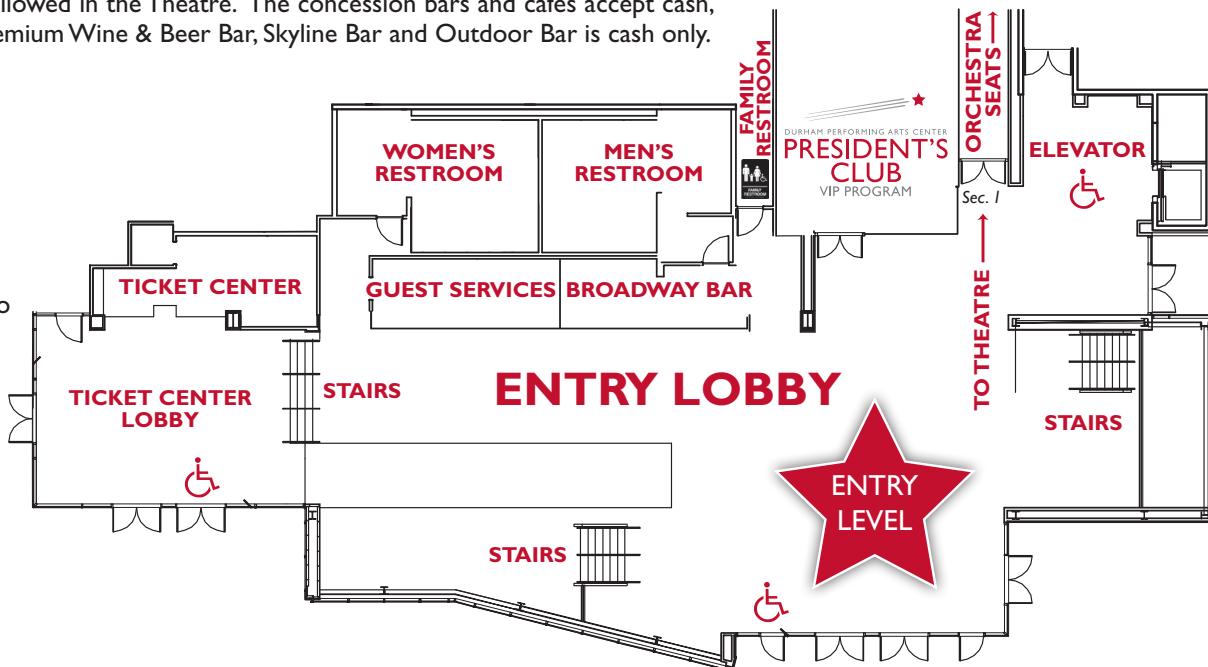

DPAC MAPS AND SNACK & BEVERAGE BAR DIRECTORY

For your enjoyment, food is allowed in the Theatre. The concession bars and cafes accept cash, credit and debit, while the Premium Wine & Beer Bar, Skyline Bar and Outdoor Bar is cash only.

BROADWAY BAR

- (Entry Level)*
 Mixed Drinks
 Wine
 Cold Beer
 Bottle Soda
 Bottle Water
 Starbucks Bottled Frappuccino
 Beyú Caffé Coffee
 Assorted Chips
 Assorted Candy
 Fudge Brownies
 Fresh Baked Cookies
 Hot Pretzels
 Wraps/Subs
 Chick-Fil-A
 Hot Dogs
 Fruit & Cheese Tray
 Ice Cream

BACKSTAGE BAR

- (Second Floor)*
 Mixed Drinks
 Wine
 Cold Beer
 Soft Drinks
 Bottle Water
 Starbucks Bottled Frappuccino
 Beyú Caffé Coffee
 Assorted Chips
 Assorted Candy
 Fudge Brownies
 Fresh Baked Cookies
 Hot Pretzels
 Fruit & Cheese Tray

STAGE DOOR BAR

- (Third Floor)*
 Mixed Drinks
 Wine
 Cold Beer
 Soft Drinks
 Bottle Water
 Starbucks Bottled Frappuccino
 Beyú Caffé Coffee
 Assorted Chips
 Assorted Candy
 Fudge Brownies
 Fresh Baked Cookies
 Hot Pretzels
 Fruit & Cheese Tray