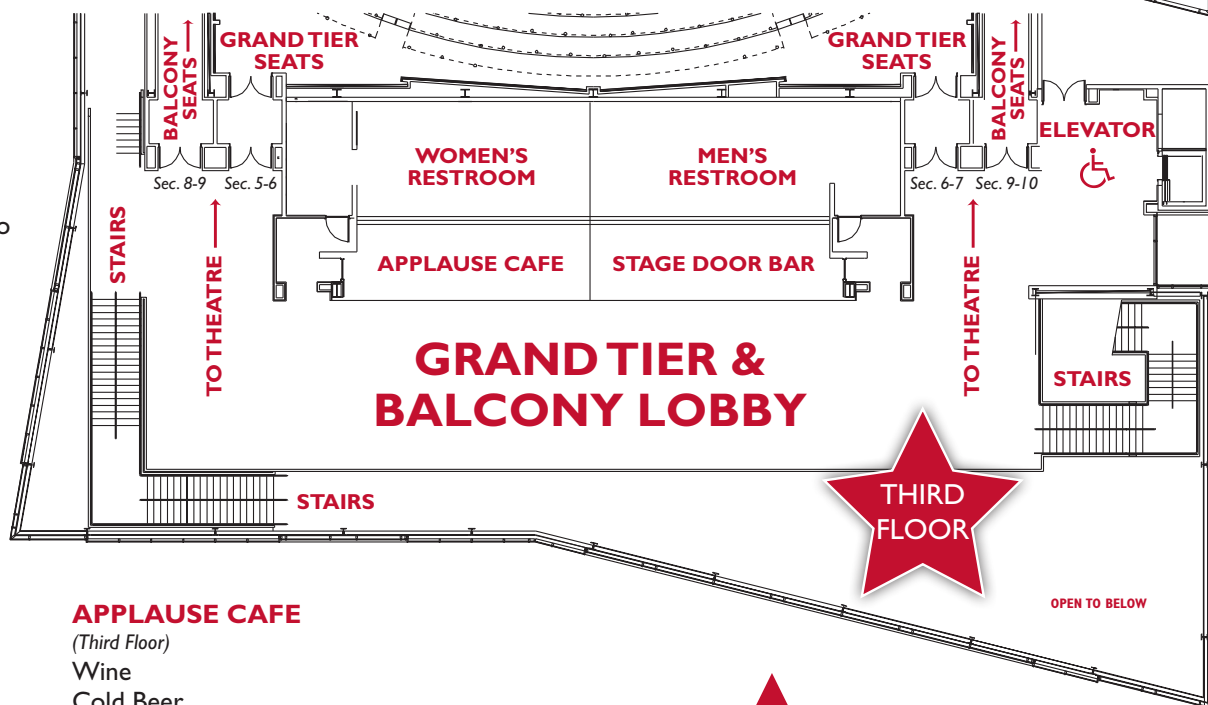

ENCORE CAFE

1. *(Second Floor)*
   Wine
   Cold Beer
   Soft Drinks
   Bottle Water
   Starbucks Bottled Frappuccino
   Beyú Caffé Coffee
   Assorted Chips
   Assorted Candy
   Fudge Brownies
   Fresh Baked Cookies
   Hot Pretzels
   Wraps/Subs
   Chick-Fil-A
   Hot Dogs
   Fruit & Cheese Tray

STAGE DOOR BAR

1. *(Third Floor)*
   Mixed Drinks
   Wine
   Cold Beer
   Soft Drinks
   Bottle Water
   Starbucks Bottled Frappuccino
   Beyú Caffé Coffee
   Assorted Chips
   Assorted Candy
   Fudge Brownies
   Fresh Baked Cookies
   Hot Pretzels
   Fruit & Cheese Tray

APPLAUSE CAFE

1. *(Third Floor)*
   Wine
   Cold Beer
   Soft Drinks
   Bottle Water
   Starbucks Bottled Frappuccino
   Beyú Caffé Coffee
   Assorted Chips
   Assorted Candy
   Fudge Brownies
   Fresh Baked Cookies
   Hot Pretzels
   Wraps/Subs
   Chick-Fil-A
   Hot Dogs
   Fruit & Cheese Tray