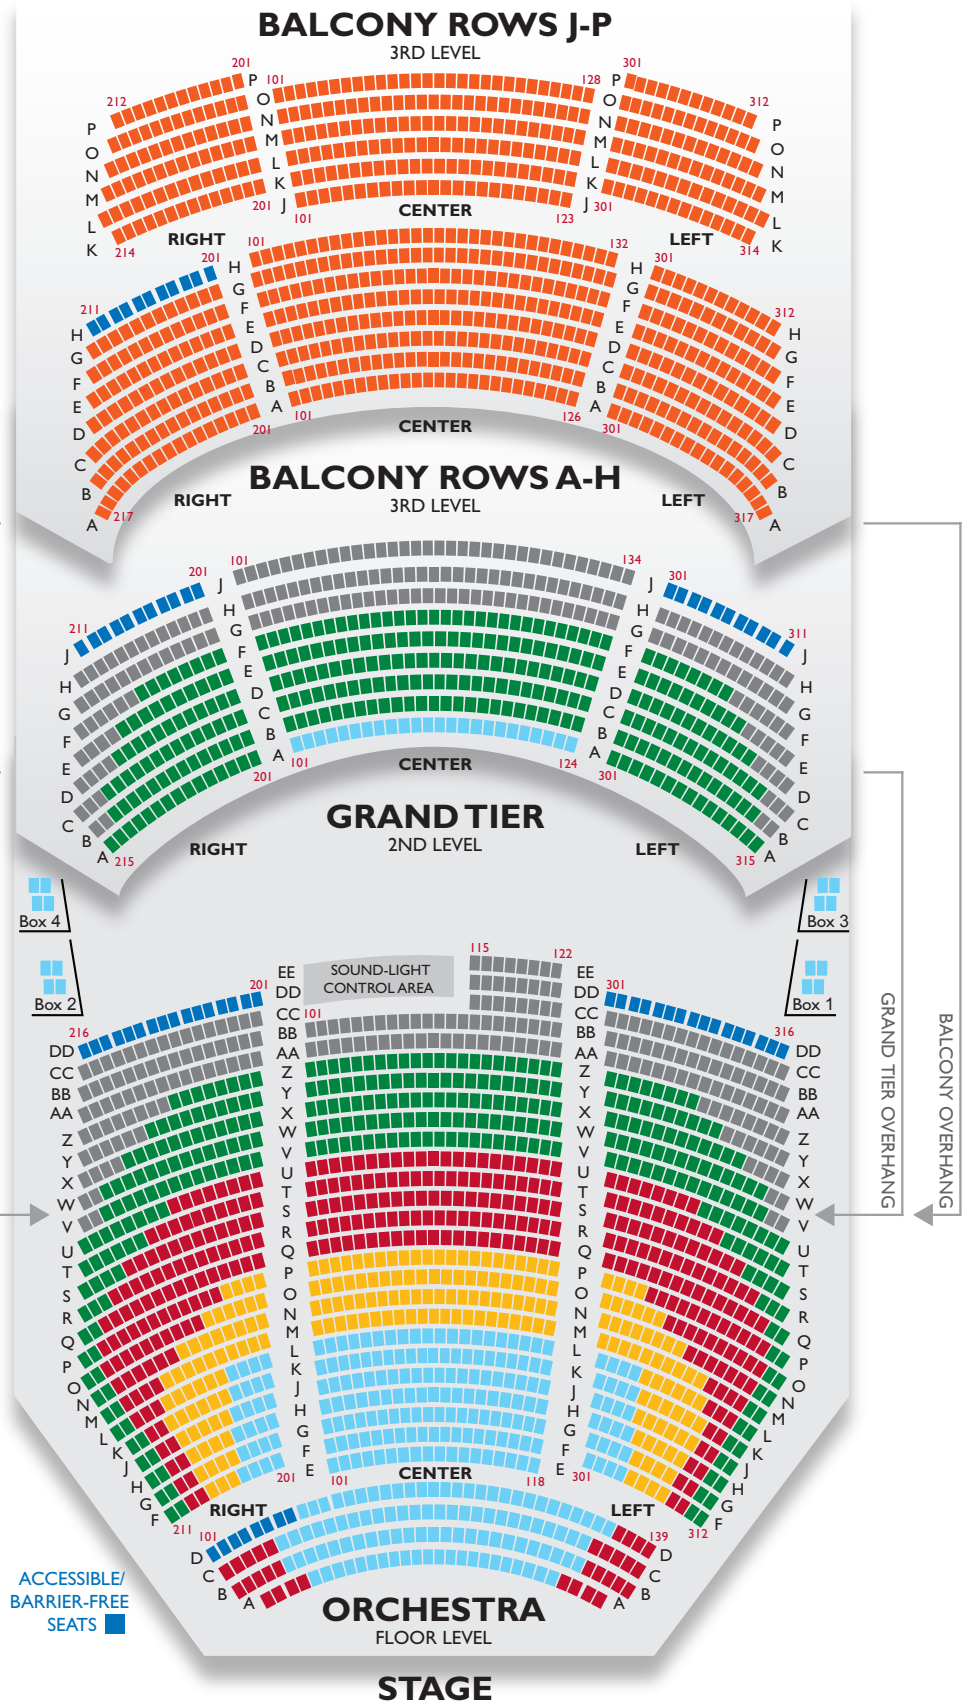

TRUIST

BROADWAY

AT  DPAC

 SUPER SAVER

 VALUE CIRCLE

 BROADWAY'S BEST

 HEART OF BROADWAY

 GOLD CIRCLE

 PRESIDENT'S CLUB

ACCESSIBLE/
BARRIER-FREE
SEATS 