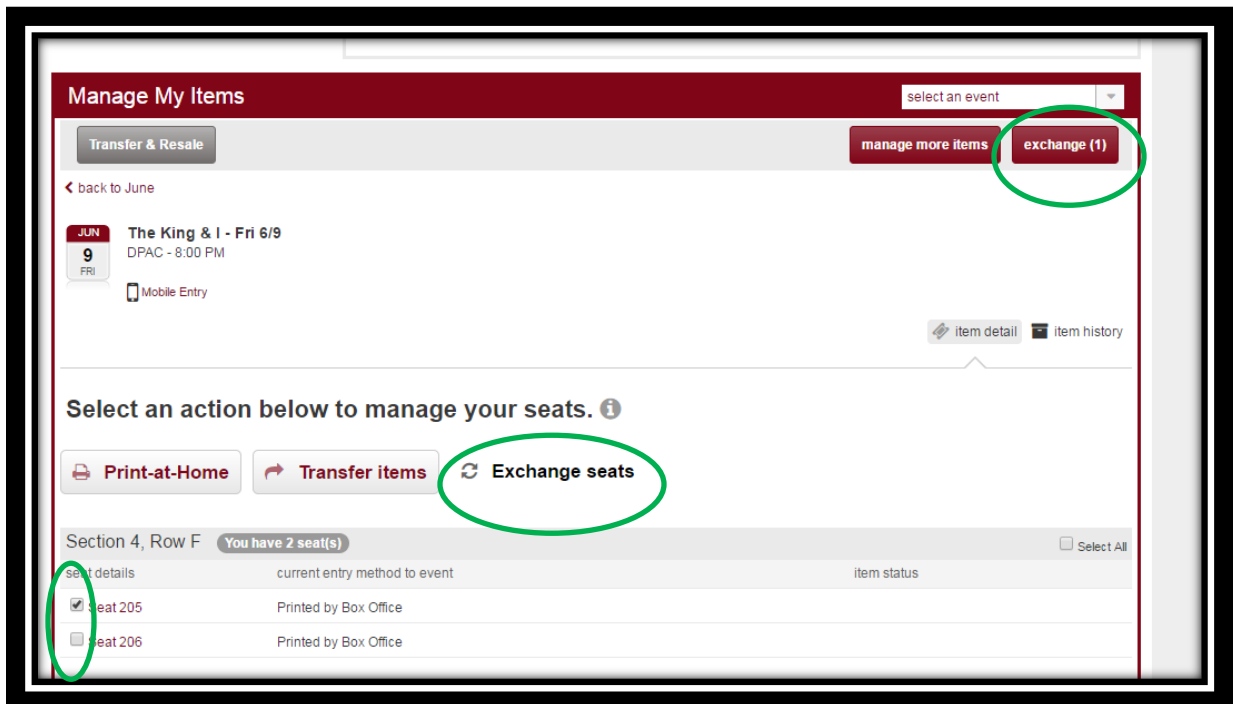

Account Manager Guide – Exchange Seats Online

- 1) Log into your online account manager and click the “manage this event” button next to the show you would like to exchange.
 - Click the “Exchange seats” button
 - Select the check boxes next to the seats you would like to exchange.
 - Click the “exchange” button at the top right corner of the screen.

- 2) Select the performance date and time that you would like to exchange your seats to.
 - Use the seat map to select new seats and click “Checkout” to continue.
 - You will be asked to review the details of your exchange. To finalize, click “exchange” seats at the bottom right corner.

REVIEW YOUR EXCHANGE

Please note, if you are on a payment plan you may see a balance due on this screen. You will have the option to continue your payment plan on a future screen.

Current Seats			New Seats		
Event	Seats	Price	Event	Seats	Price
The King & I - Fri 6/9 Fri, June 9, 2017 at 8:00 PM DPAC	Section 4 Row F Seat 205 Renewal	US \$87.17 x 1	The King & I - Tue 6/6 Tue, June 6, 2017 at 7:30 PM DPAC	Section 4 Row DD Seat 210 Renewal	US \$87.17 x 1

⚠ Your items are on hold. You have 4:00 minutes to complete this page. After 4:00 minutes these items will be released.

Order Summary

Explanation of Delivery Methods

Event	Quantity	Price	Select Delivery Method	Total
The King & I - Tue 6/6 Show Event and Seat Info	1 Full Price	US \$87.17 per item	<div style="border: 1px solid #ccc; padding: 2px; display: inline-block;"> ManageOnline (US \$0.00) ▼ </div>	US \$87.17