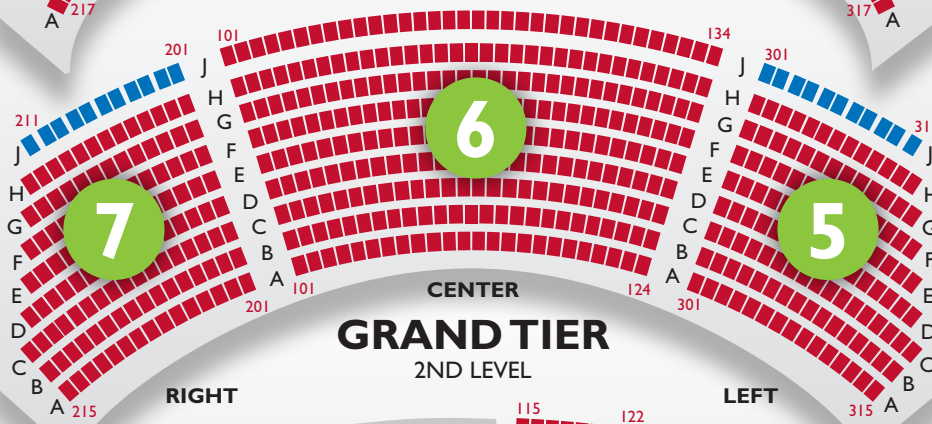

BALCONY ROWS J-P

3RD LEVEL

ACCESSIBLE/
BARRIER-FREE
SEATS

BALCONY ROWS A-H

3RD LEVEL

ACCESSIBLE/
BARRIER-FREE
SEATS

ACCESSIBLE/
BARRIER-FREE
SEATS

GRAND TIER

2ND LEVEL

ACCESSIBLE/
BARRIER-FREE
SEATS

ACCESSIBLE/
BARRIER-FREE
SEATS

ACCESSIBLE/
BARRIER-FREE
SEATS

ORCHESTRA FLOOR LEVEL