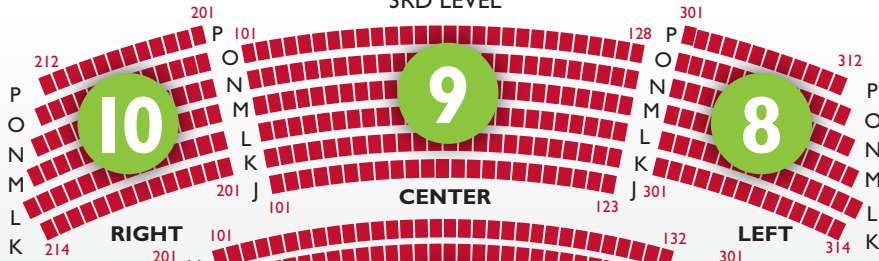

BALCONY ROWS J-P

3RD LEVEL

ACCESSIBLE/
BARRIER-FREE
SEATS

BALCONY ROWS A-H

3RD LEVEL

ACCESSIBLE/
BARRIER-FREE
SEATS

ACCESSIBLE/
BARRIER-FREE
SEATS

GRAND TIER

2ND LEVEL

ACCESSIBLE/
BARRIER-FREE
SEATS

ACCESSIBLE/
BARRIER-FREE
SEATS

ACCESSIBLE/
BARRIER-FREE
SEATS

ORCHESTRA FLOOR LEVEL