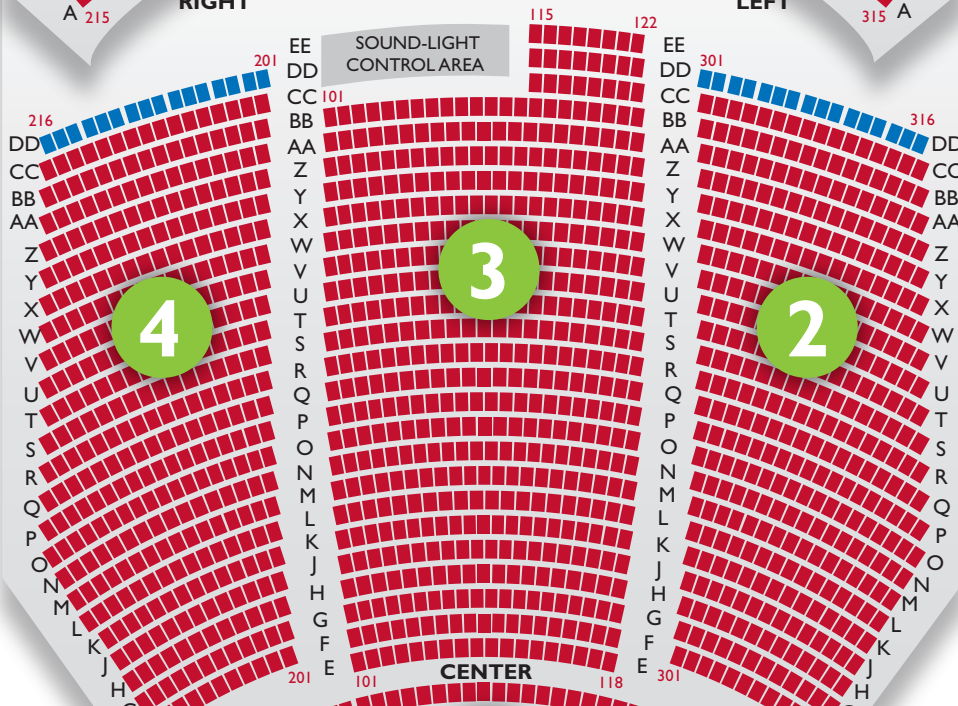

BALCONY ROWS J-P

3RD LEVEL

ACCESSIBLE/
BARRIER-FREE
SEATS

BALCONY ROWS A-H

3RD LEVEL

ACCESSIBLE/
BARRIER-FREE
SEATS

ACCESSIBLE/
BARRIER-FREE
SEATS

GRAND TIER

2ND LEVEL

ACCESSIBLE/
BARRIER-FREE
SEATS

ACCESSIBLE/
BARRIER-FREE
SEATS

ACCESSIBLE/
BARRIER-FREE
SEATS

ORCHESTRA FLOOR LEVEL