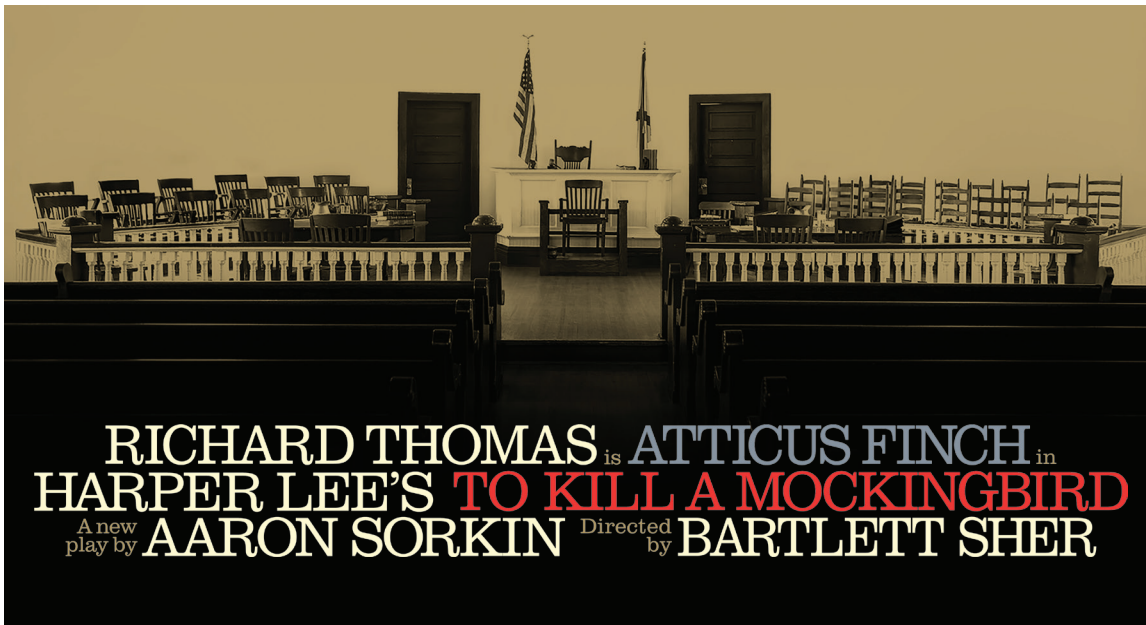

Our apologies, but group discounts are not available for performances on Friday and Saturday evenings. Group tickets may be available for these performances at a non-discounted price.

RICHARD THOMAS is **ATTICUS FINCH** in
HARPER LEE'S TO KILL A MOCKINGBIRD
A new play by **AARON SORKIN** Directed by **BARTLETT SHER**