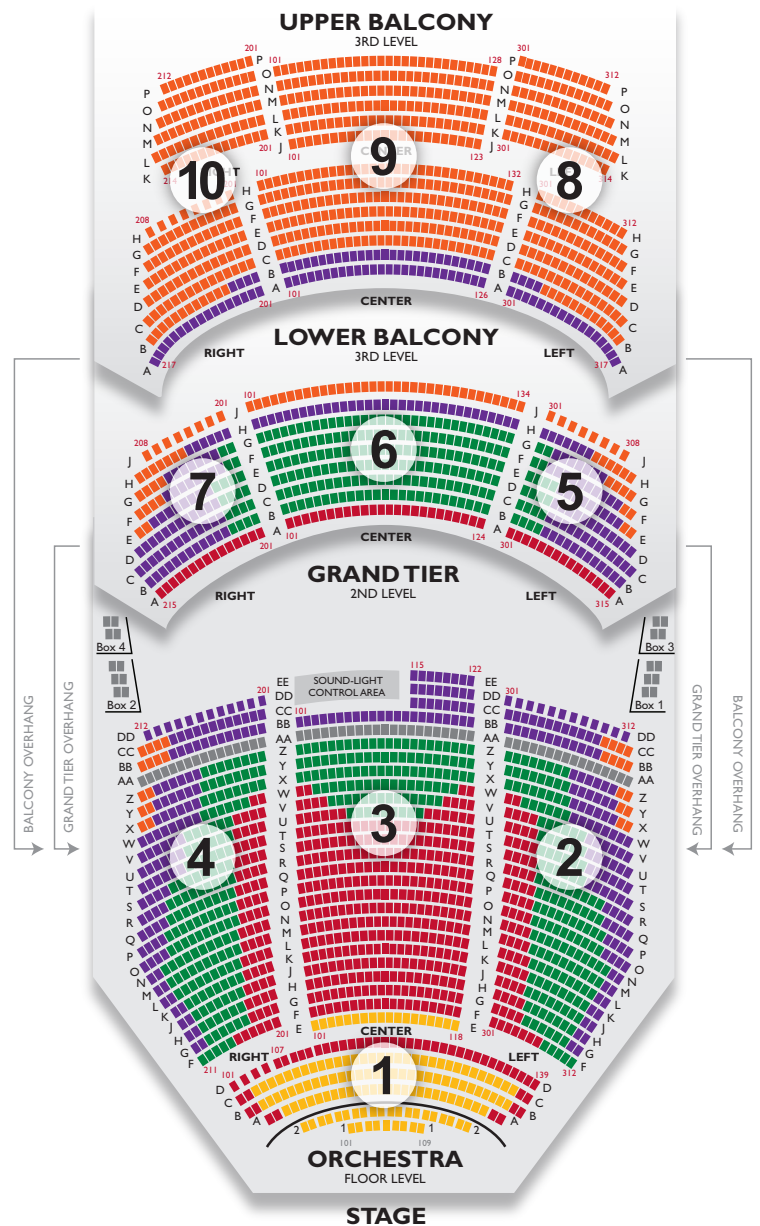

**GREATEST
HITS
OF
BROADWAY**
AT DPAC

©LITTLESTAR

December 29 - January 3

The Smash Hit Musical Based on the Songs of ABBA

A mother. A daughter. 3 possible dads. And a trip down the aisle you'll never forget!

Set on a Greek island paradise where the sun always shines, a tale of love, friendship, and identity is beautifully told through the timeless hits of ABBA. On the eve of her wedding, a daughter's quest to discover the father she's never known brings three men from her mother's past back to the island they last visited decades ago. For over 25 years, people all around the world have fallen in love with the characters, the story, and the music that make MAMMA MIA! the ultimate feel-good show.

Photos by Matthew Murphy.

**Great Seats Available
in All Sections**

December 29 - January 3

Tue/Wed/Thu/Fri 7:30 PM Sunday 6:30 PM & 1:00 PM	Saturday 2:00 PM & 7:30 PM
\$33.99	\$49.73
\$53.34	\$72.23
\$77.53	\$100.35
\$134.60	\$134.60
\$162.90	\$162.90

Groups of 10 or More Save Big

Discount for Groups of 10+

10% discount plus no ticket fees only available for Tuesday, Wednesday, Thursday, Friday evening and Sunday performances only.

Content Advisory

This production is NOT recommended for anyone under the age of 8. Children under the age of 6 are not allowed at this DPAC event and all guests require a ticket, regardless of age.