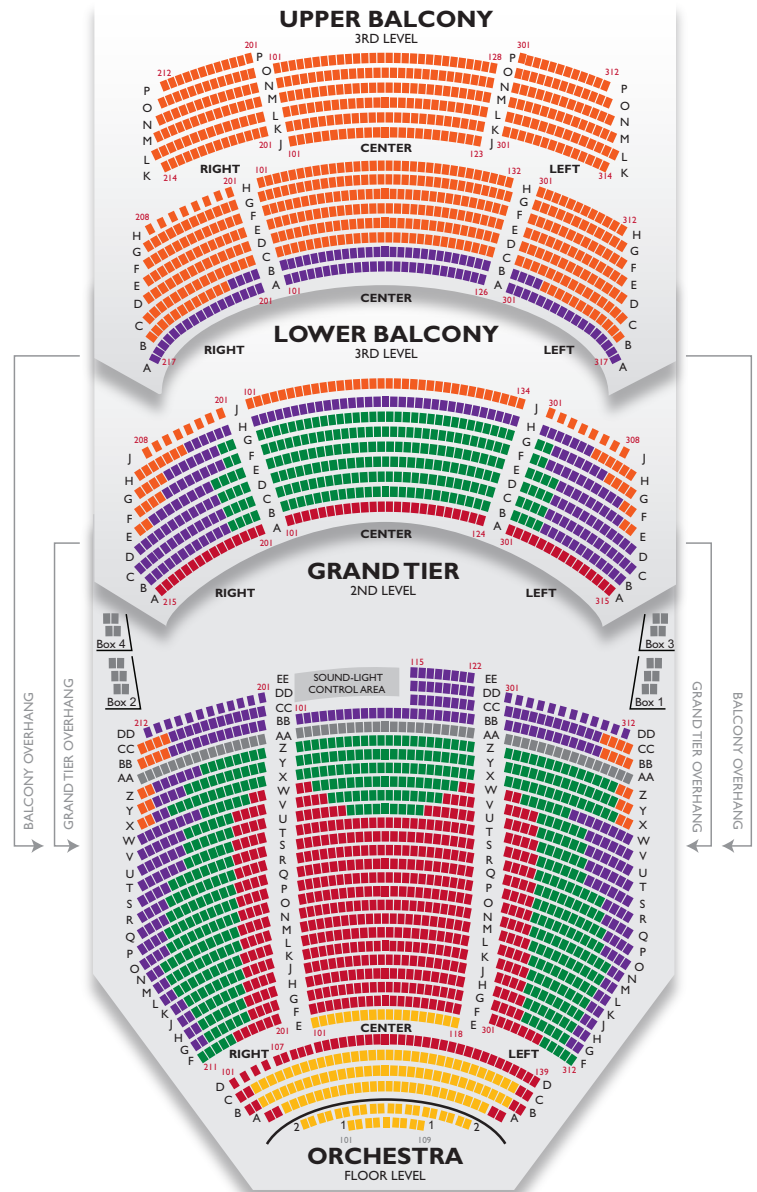

Groups of 10 or More Save Big

YOU ALREADY KNOW YOU'RE GONNA LOVE IT!

BENNY ANDERSSON & BJÖRN ULVAEUS'

MAMMA

25TH
ANNIVERSARY
TOUR

MIA!

THE SMASH HIT MUSICAL BASED ON THE SONGS OF **ABBA**

5
WRAL

**GREATEST
HITS
OF
BROADWAY**
AT DPAC

December 29 - January 3

The Smash Hit Musical Based on the Songs of ABBA

A mother. A daughter. 3 possible dads. And a trip down the aisle you'll never forget!

Set on a Greek island paradise where the sun always shines, a tale of love, friendship, and identity is beautifully told through the timeless hits of ABBA. On the eve of her wedding, a daughter's quest to discover the father she's never known brings three men from her mother's past back to the island they last visited decades ago. For over 25 years, people all around the world have fallen in love with the characters, the story, and the music that make MAMMA MIA! the ultimate feel-good show.

Great Seats Available in All Sections

December 29 - January 3

Tue/Wed/Thu/Fri 7:30 PM Sunday 6:30 PM & 1:00 PM	Saturday 2:00 PM & 7:30 PM
\$33.99	\$49.73
\$53.34	\$72.23
\$77.53	\$100.35
\$134.60	\$134.60
\$162.90	\$162.90

This production is NOT recommended for anyone under the age of 8. Children under the age of 6 are not allowed at this DPAC event and all guests require a ticket, regardless of age.

Groups of 10+ Save 10% and More